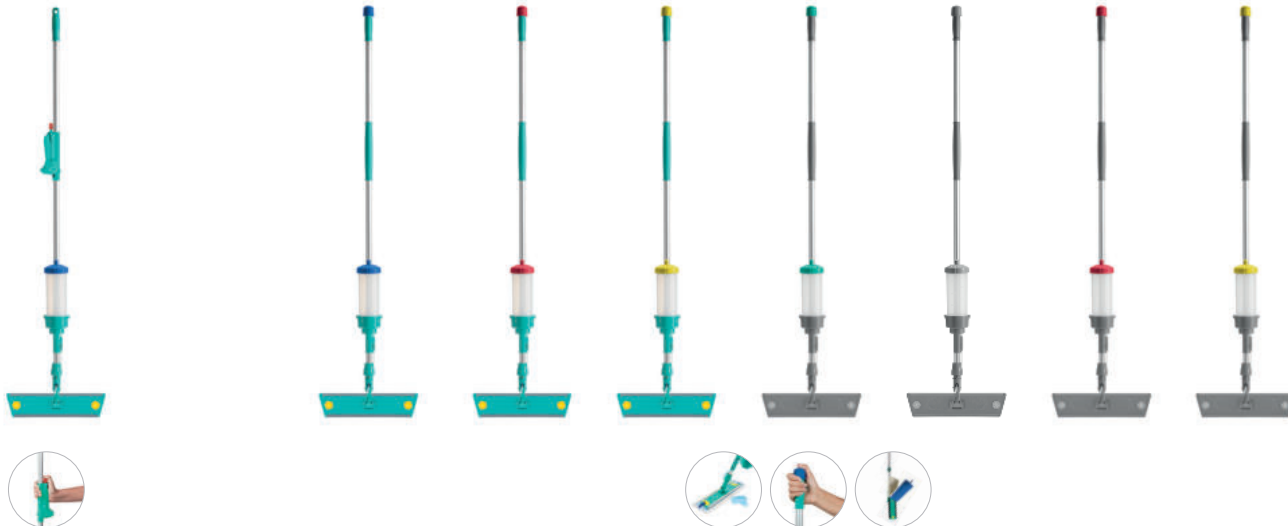

BIO System

BIO Pro with velcro system

BIO Basic with velcro system

40x9.5x155 cm 00008800
60x9.5x155 cm 00008801

00000970 00R00970 00G00970 00V00970E 00000970E 00R00970E 00G00970E

BIO Pro applicator with velcro system frame, bottle capacity 0,65 L