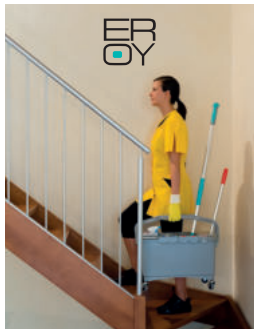

BUCKETS WITH WRINGER

On demand soaking systems

Dosely
do|se| the right thing!

00005905V 00005905E

Dosing device for on-demand mop soaking, including one adhesive labels set

00005915V 00005915E

Double dosing device for on-demand mop soaking, including one adhesive labels set

00005996V 00005996E 00005996B 00005996R

6 L removable tank for Dosely with coloured cap, including lock with removable key for added security

V550341

Kit to adjust and lock Dosely control ring including key and insert, for single operator

Eroy

wheels 00003260K07 no wheels 00003260K57

wheels 00003260K08 no wheels 00003260K58

wheels 00003260K09 no wheels 00003260K59

wheels 00003260K05 no wheels 00003260K55

wheels 00003260K06 no wheels 00003260K56

Kit: 28 L bucket fitted with removable modules and accessories

Pile - 30 L

0R006470 0V006470 0B006470 0G006470

0R066470 0V066470 0B066470 0G066470

0R036470 0V036470 0B036470 0G036470

00066450

00006450

Witty 30L

Action Pro - 30 L